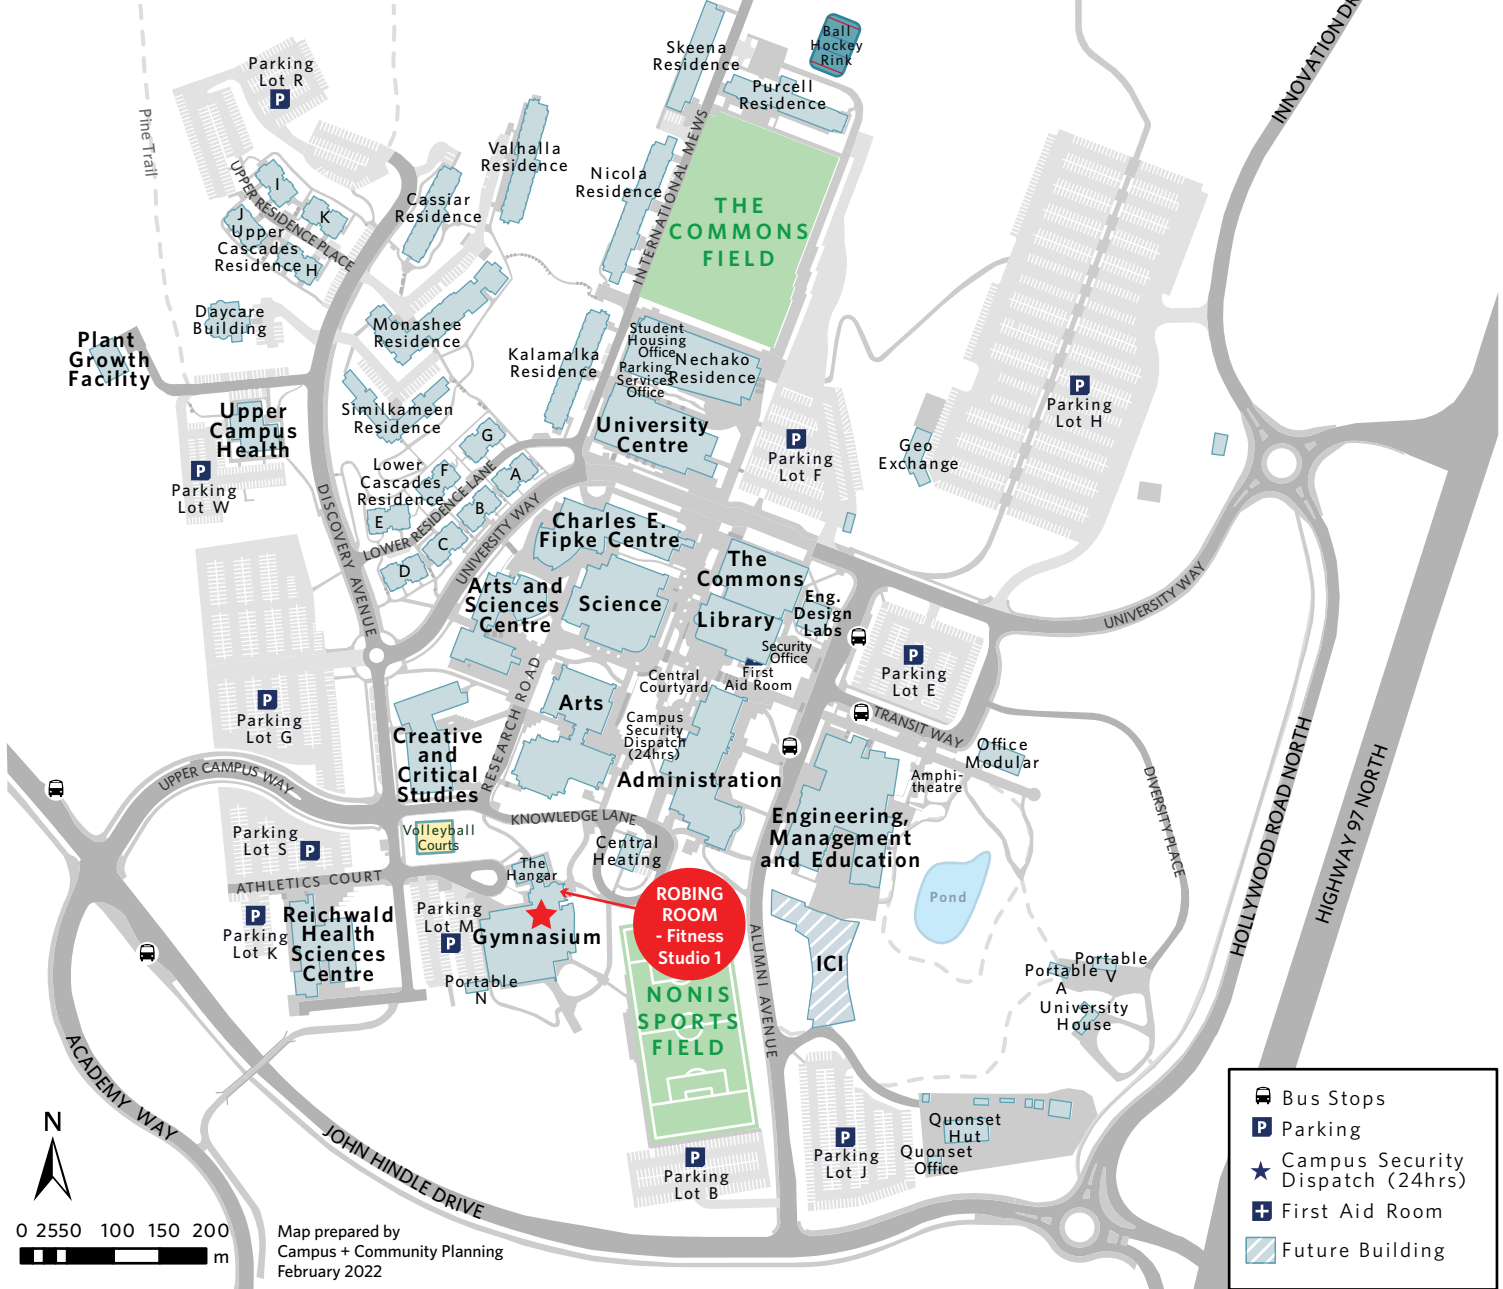

SCI	Science	1177 Research Road
UCH	Upper Campus Health	1238 Discovery Avenue
UNC	University Centre	3272 University Way
UNI	University House	1060 Diversity Place

Residences

CASA	Cascades Residence - A	3212 Lower Residence Lane
CASB	Cascades Residence - B	3200 Lower Residence Lane
CASC	Cascades Residence - C	3188 Lower Residence Lane
CASD	Cascades Residence - D	3176 Lower Residence Lane
CASE	Cascades Residence - E	3174 Lower Residence Lane
CASF	Cascades Residence - F	3192 Lower Residence Lane
CASG	Cascades Residence - G	3210 Lower Residence Lane
CASH	Cascades Residence - H	3153 Upper Residence Place
CASI	Cascades Residence - I	3132 Upper Residence Place
CASJ	Cascades Residence - J	3133 Upper Residence Place
CASK	Cascades Residence - K	3152 Upper Residence Place
CSR	Cassiar Residence	1337 Discovery Avenue
KAL	Kalamalka Residence	1240 International Mews
MON	Monashee Residence	1267 Discovery Avenue
NCH	Nechako Residence	1255 International Mews
NIC	Nicola Residence	1270 International Mews
PUR	Purcell Residence	1323 International Mews
SIM	Similkameen Residence	1263 Discovery Avenue
SKN	Skeena Residence	1320 International Mews
VAL	Valhalla Residence	1311 Discovery Avenue

Map prepared by
Campus + Community Planning
February 2022

- Bus Stops
- Parking
- Campus Security Dispatch (24hrs)
- First Aid Room
- Future Building

Innovation Precinct 1
Innovation Precinct Annex 1